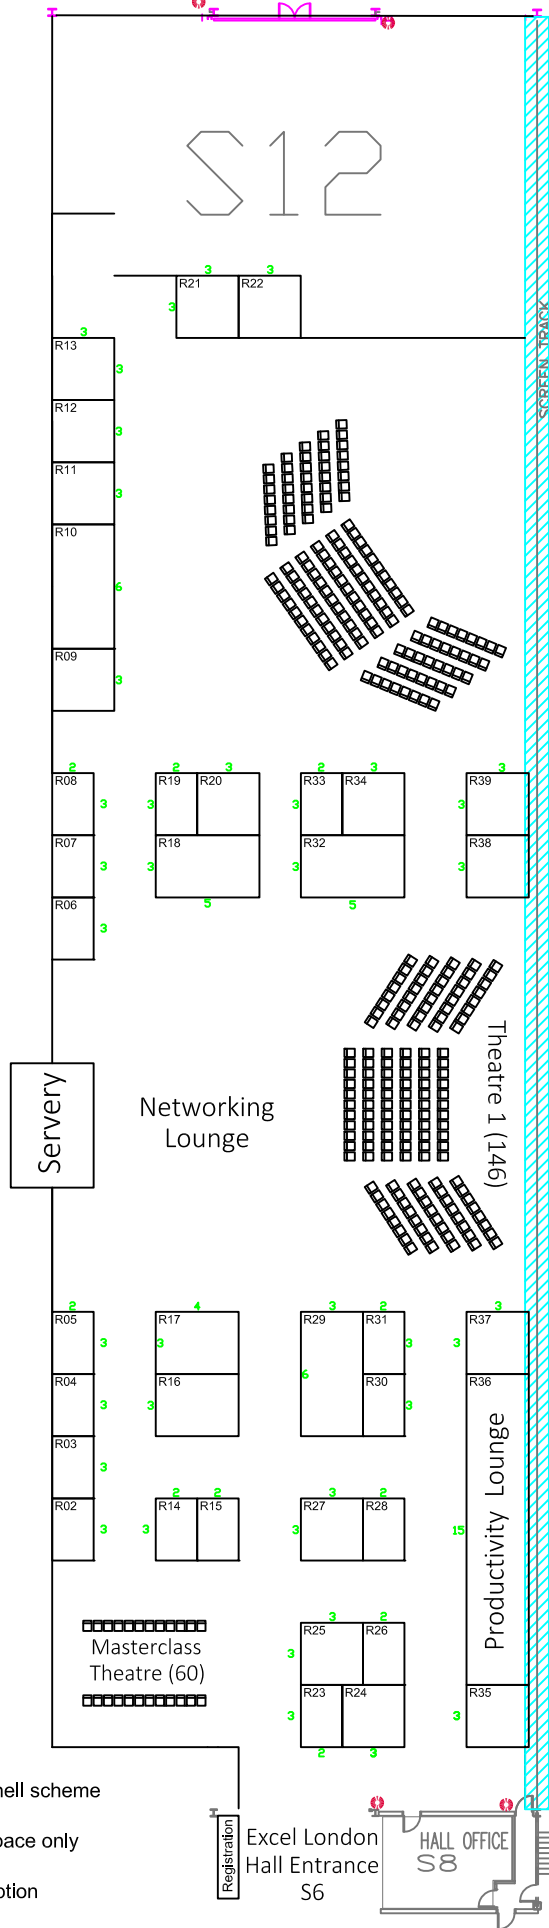

FIRE EXIT

S12

- Shell scheme
- Space only
- Option