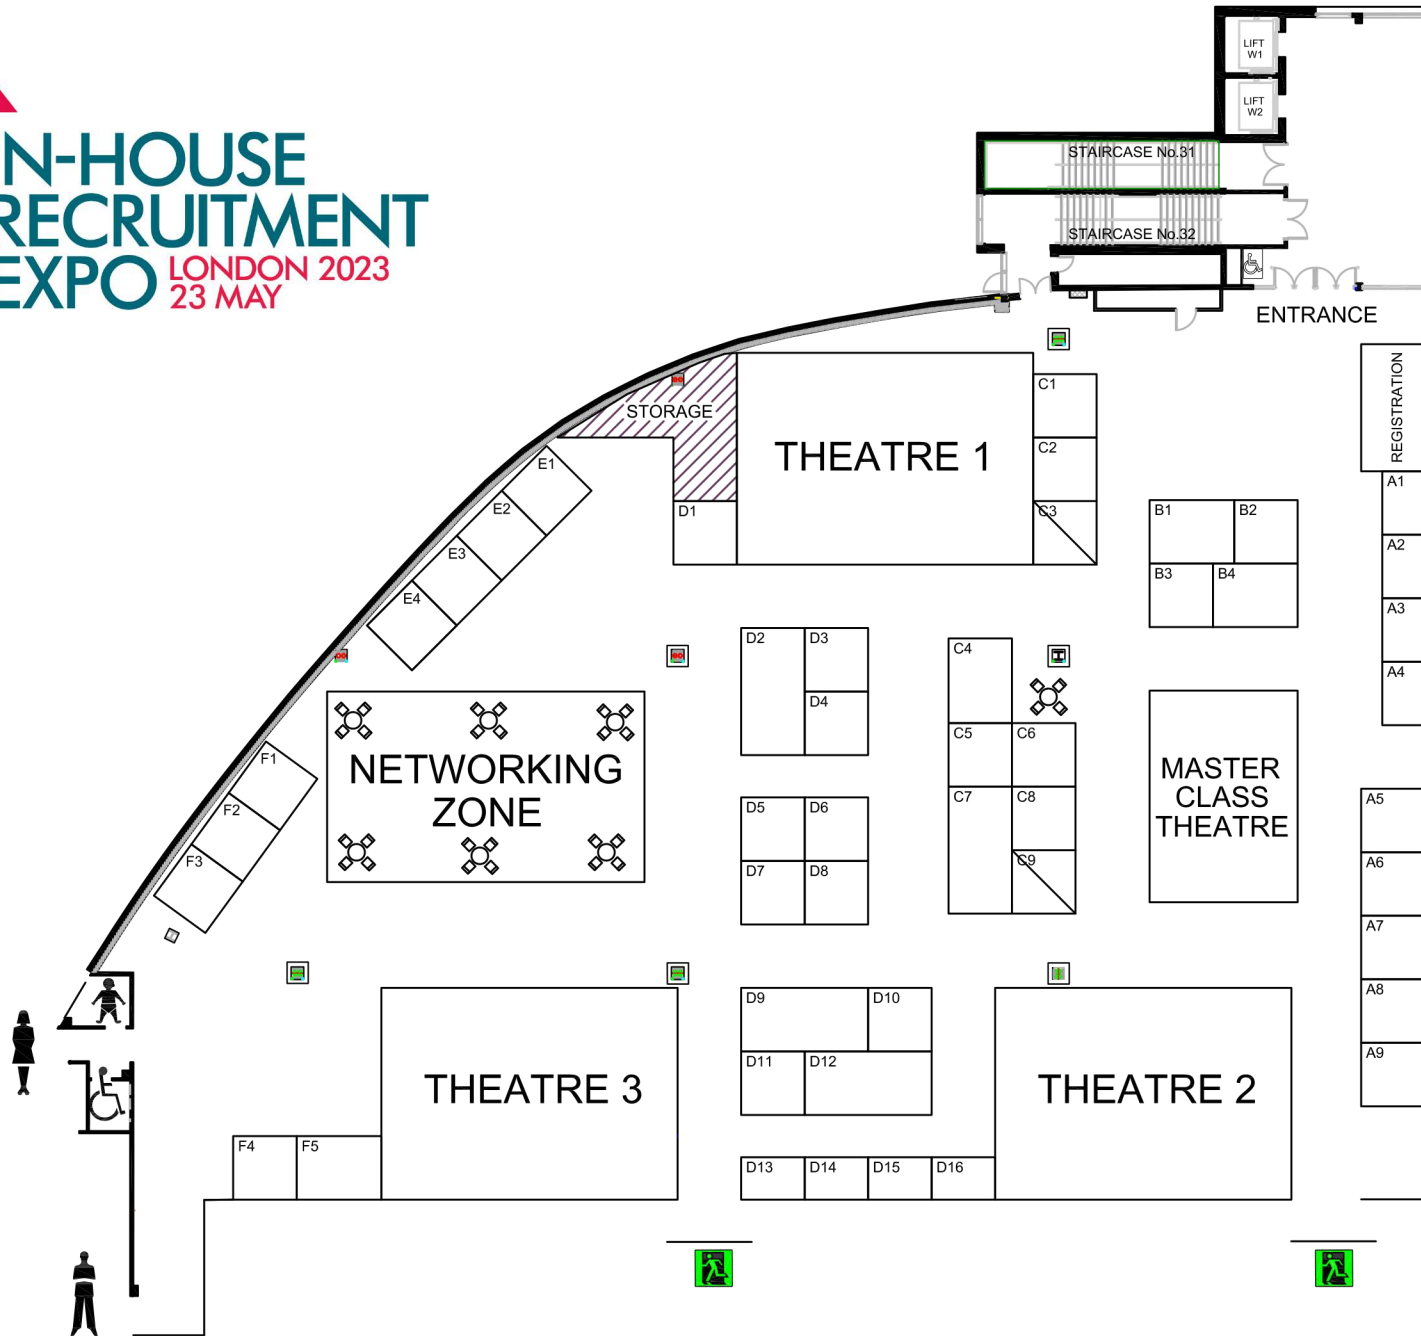

**IN-HOUSE  
RECRUITMENT  
EXPO** LONDON 2023  
23 MAY

**OLYMPIA WEST  
LEVEL ONE**

-  SPACE ONLY
-  SHELL SCHEME